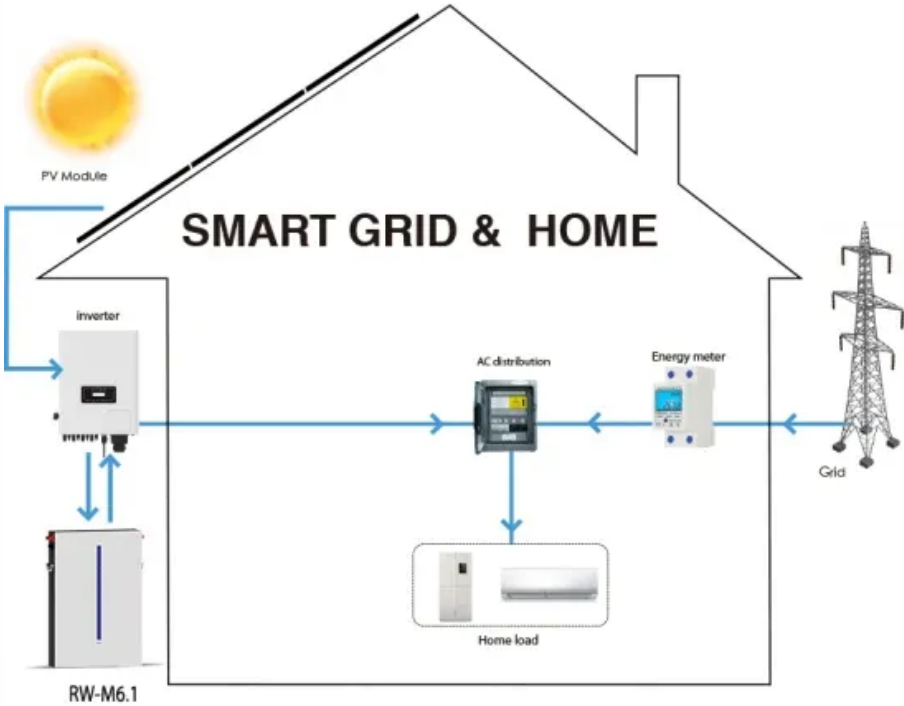

Which outdoor cabinet with a 30kWh capacity is more energy-efficient

Overview

Let's walk through how to optimize efficiency, durability, and cost-effectiveness of your energy cabinet deployment in everyday language, using real-world cases and practical checks. What is an Energy Cabinet?

[30kwh solar-powered modular outdoor cabinet used in fire station](#)

Outdoor energy storage cabinet, with standard configuration of 30 kW/90 kWh, is composed of battery cabinet and electrical cabinet. It can apply to demand regulation and peak

The 30KWh Outdoor Photovoltaic Energy Cabinet is widely used in Communication Base Stations, Smart Cities, Smart Transportation, and Power Systems. In the United States, it supports reliable

[Raleigh Bucket List \(2025\): Top Things To Do In Raleigh!](#)