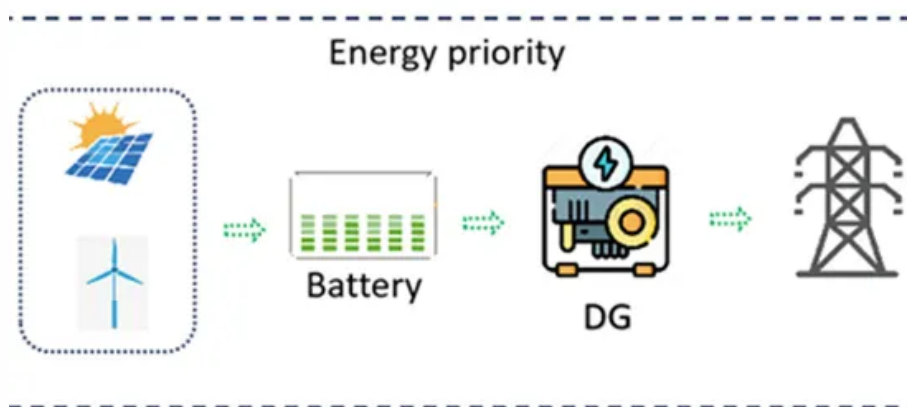

What is the name of a completely black photovoltaic panel