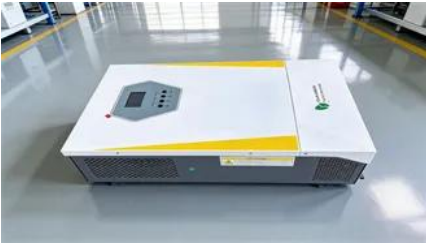

DistributedCOM Error. Solved

What u did by deleting all entries in the registry for GUID {1B562E86-B7AA-4131-BADC-B6F3A001407E} in the eventlog is it not the same as what Vaio 7 did by setting 0 to the dword to