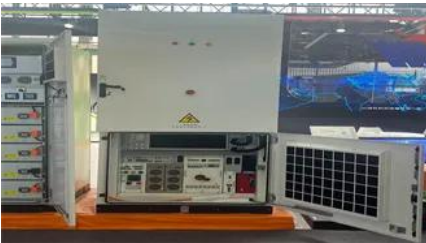

Visit Wellington - WellingtonNZ

At the centre of New Zealand, you'll find Wellington. Between the green hills and sparkling harbour, the capital city and region have so much to discover.