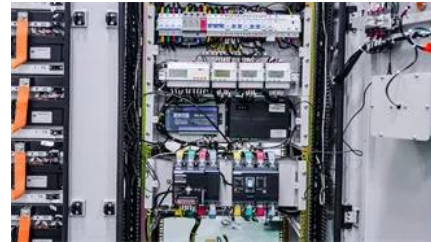

Custom Batteries Packs Manufacturer - NPP POWER

With over 20 years of experience, NPP Power specializes in custom lithium battery pack manufacturing. We provide tailored energy storage solutions that ensure

[Wellington , New Zealand. Map, Population, & Facts , Britannica](#)

Wellington, capital city, port, and major commercial centre of New Zealand, located in the extreme south of North Island. It lies on the shores and hills surrounding Wellington Harbour (Port