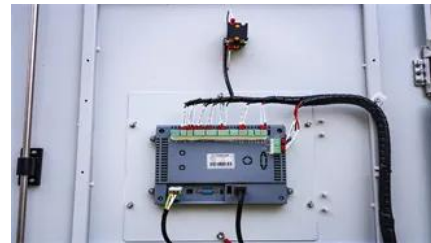

Everything to know about the 2026 men's NCAA tournament, from Selection Sunday to the Final Four and championship game.

[Sim900A GSM Module Interfacing with Arduino UNO , Arduino](#)

SIM900A module allows users to send/receive data over GPRS, send/receive SMS and make/receive voice calls. The GSM/GPRS module uses USART communication to communicate with

[Mobile Solar Container Systems , 20-200kWp Foldable](#)

This is the product of combining collapsible solar panels with a reinforced shipping container to provide a mobile solar power system for off-grid or remote locations.

Contact Us

Contact Microsoft Support. Find solutions to common problems, or get help from a support agent.

[Complete March Madness schedule for 2026 NCAA Tournament](#)

Here's a complete look at the 2026 March Madness schedule, including the key dates for the men's NCAA Tournament starting with Selection Sunday.

[What Can the New Bing Chat Do: A Complete Guide to Microsoft's AI](#)