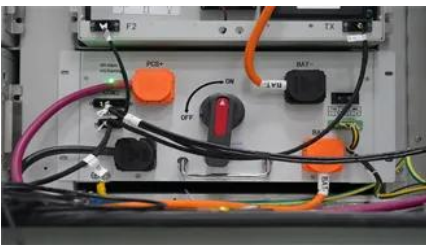

Base Station Energy Storage

Highjoule's site energy solution is designed to deliver stable and reliable power for telecom base stations in off-grid or weak-grid areas. By combining solar, wind,

[Energy Storage Solutions For Communication Base Stations](#)

Solar panels generate electricity under sunlight, and through charge controllers and inverters, they supply power to the equipment of communication base stations, with batteries acting as energy

WNW NEWS

Announcements about Working Not Working partnerships and public initiatives.

[Complete Guide to 5G Base Station Construction Key Steps.](#)

Explore how 5G base stations are built-from site planning and cabinet installation to power systems and cooling solutions. Learn the essential components, technologies, and challenges

[How to Tackle Employee Turnover in 2024: Lessons from Working Not](#)

Working Not Working's HR Brew appearance dives into #QuitTok, employee turnover, and how focusing on talent brand and positive workplace culture drives retention.