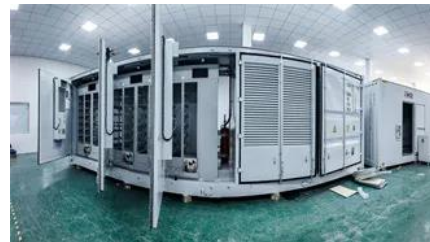

[THE T-60 SMALL TANK AND VARIANTS , Canfora Publishing](#)

DID YOU KNOW? The T-60 small tank was the third most numerous tank-type built in the Soviet Union during the 1941-45 "Great Patriotic War", behind only the T-34 medium tank and the SU-76 self