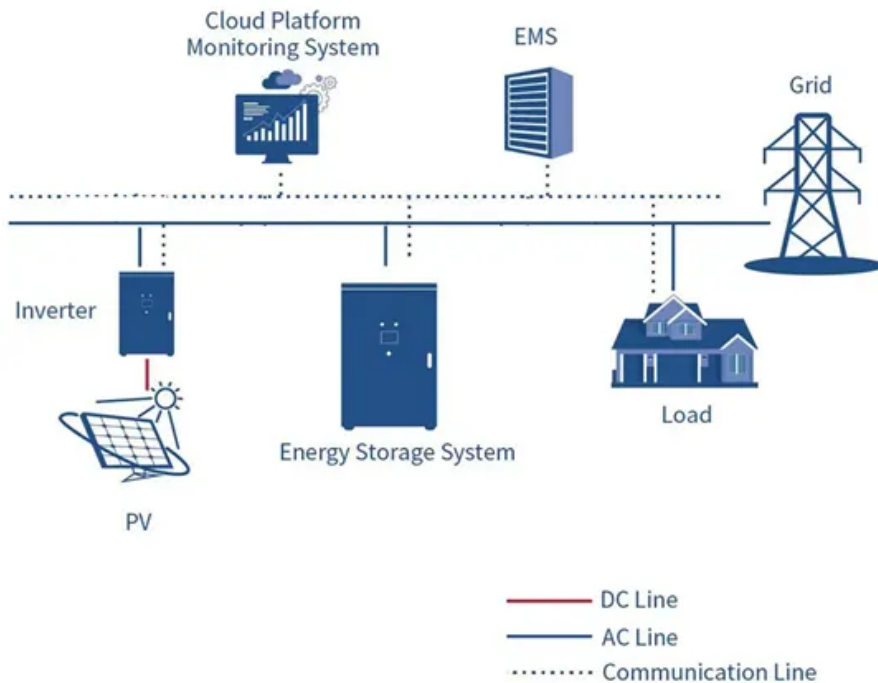

Switching power supply for photovoltaic energy storage

Overview

A solar automatic transfer switch allows you to use a PV system alongside a backup power source.

Switching power supply for photovoltaic energy storage

switching

Change from one product or service provider to another. (computing, networking) The process of transferring data packets from one device to another in a network, or from one network to

What Is Network Switching?

Switching in IT and computer networking is the transfer of data packets, or blocks of data, through a network switch. Switches transfer data from source ports on devices such as computers to

Contact , Queens Road Medical Practice