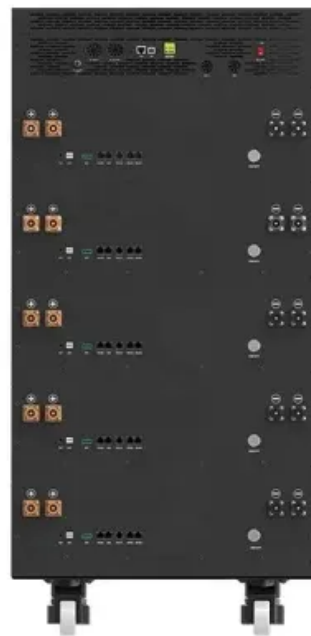

Subway User Outdoor Energy Storage Cabinet 1500V

Back