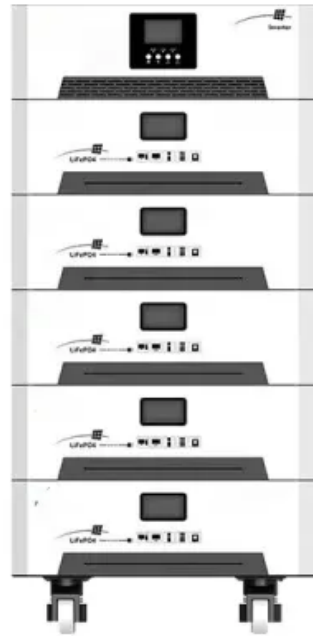

# Subway User Outdoor Energy Storage Cabinet 1500V

*Positive*

*Back*