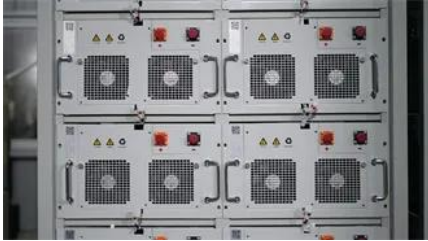

Substation Energy Storage Battery Cabinet IP65 ODM