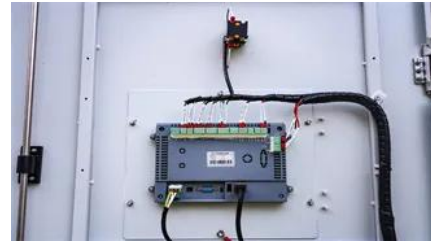

Blades (wind turbine) Information

Wind turbine blades are considered to be the most critical piece of a wind turbine. They are subject to enormous stresses and are manufactured to tight tolerances.