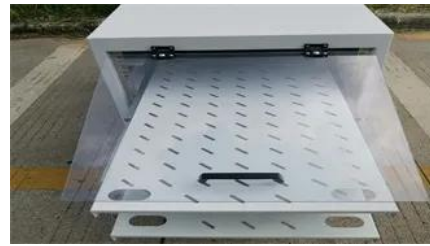

[Samoa Travel Guide: How to Plan a Trip to Samoa - Earth Trekkers](#)

Travel advice and inspiration for Samoa. Best things to do in Samoa, itinerary, where to stay, how to get here, expert travel tips.