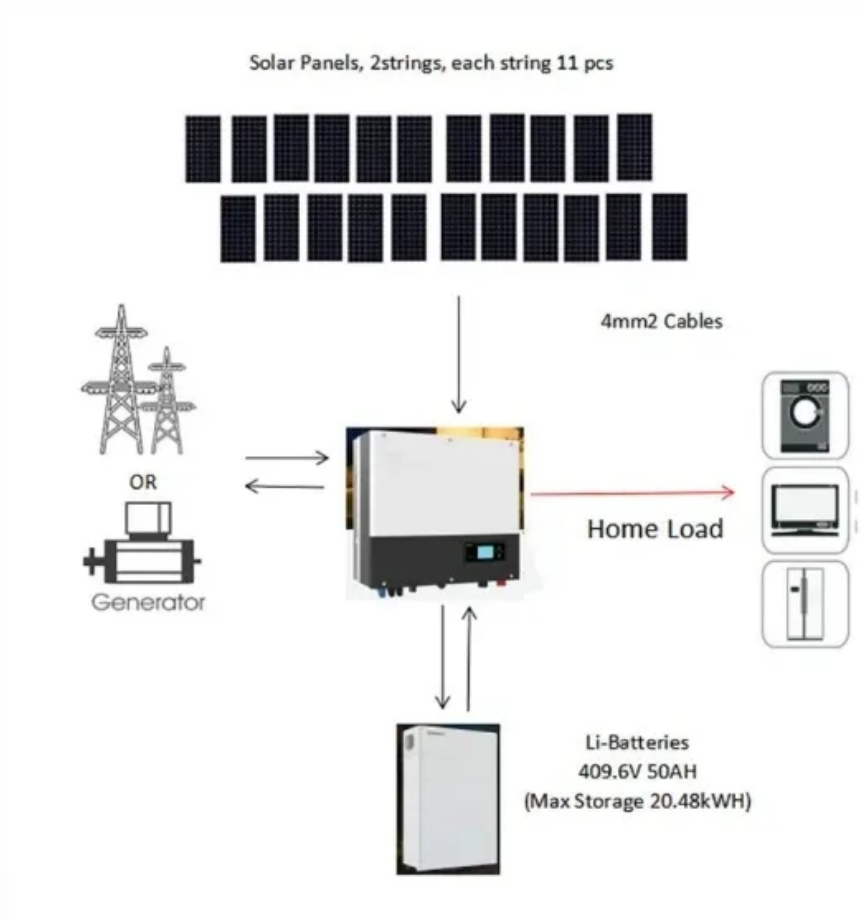

Sale of 10mwh solar energy storage cabinet for port use