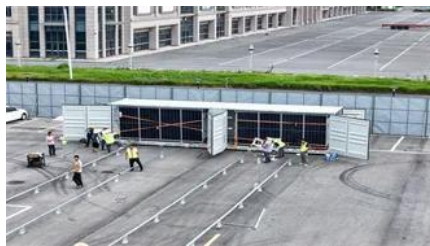

**Instant Off-Grid(TM) Shipping Containers with Solar and Batteries and AC+**

Our 20 and 40 foot shipping containers are outfitted with roof mounted solar power on the outside, and on the inside, a rugged inverter with power ready battery bank.