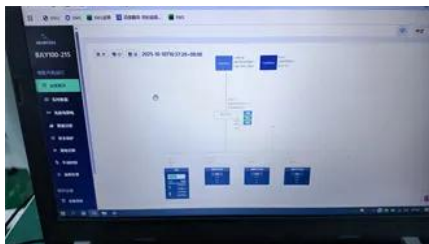

unbranded, local, and offline.

About Price - Price Help Center

Price is your all-in-one savings platform, making it easy to find the best deal every time you shop. It combines price comparison, Cash Back, coupons, price history, and price drop