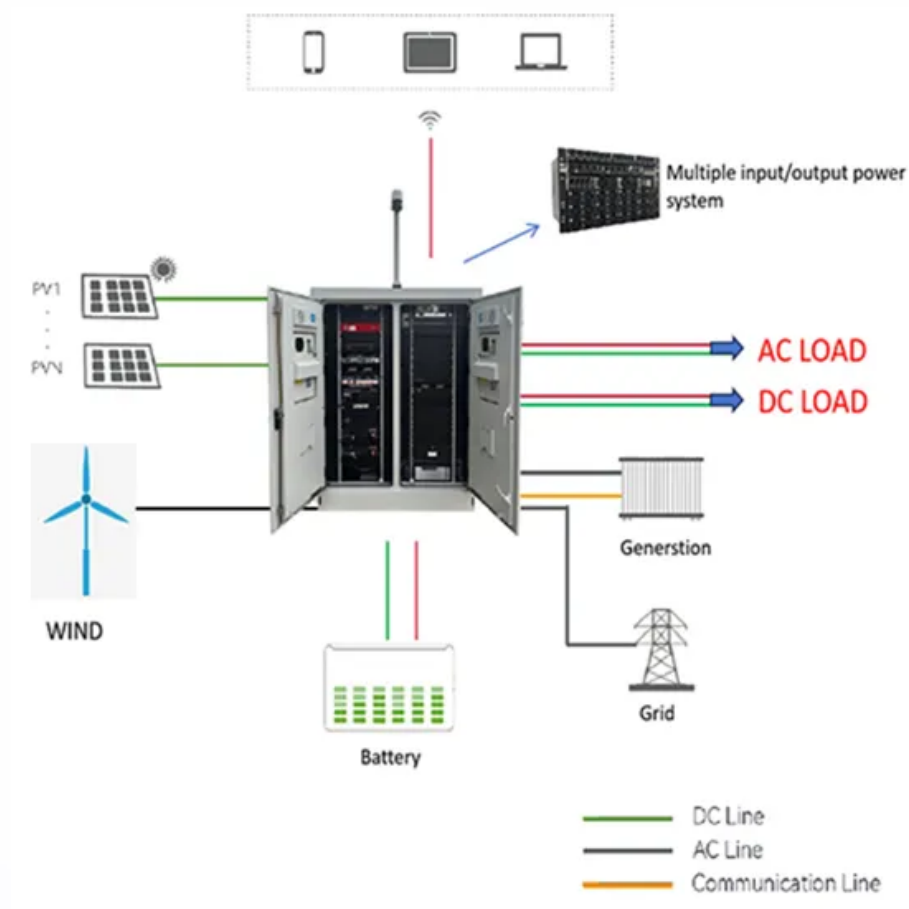

Perc bifacial monocrystalline silicon module price

Overview

Half-cut PERC+ cells reduce resistive losses, improve shade tolerance, and increase overall module efficiency, especially in high-heat or low-light conditions.