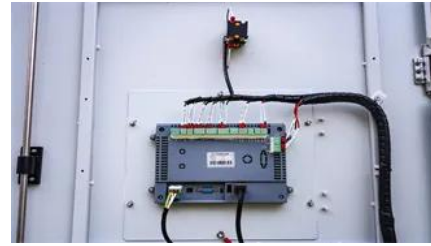

Outdoor Recreation

Our Goal is to have positive impacts on the community's physical, mental, and social needs through the outdoor environment. Outdoor Recreation partners to make a healthier, happier,