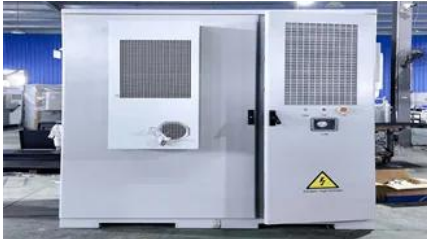

AZE's outdoor battery system is tailored for small to medium-sized commercial and industrial (C&I) energy storage applications. Its modular design not only

Outside Magazine

Outside covers travel, sports, gear, and fitness, as well as the personalities, the environment, and the style and culture of the outdoors.