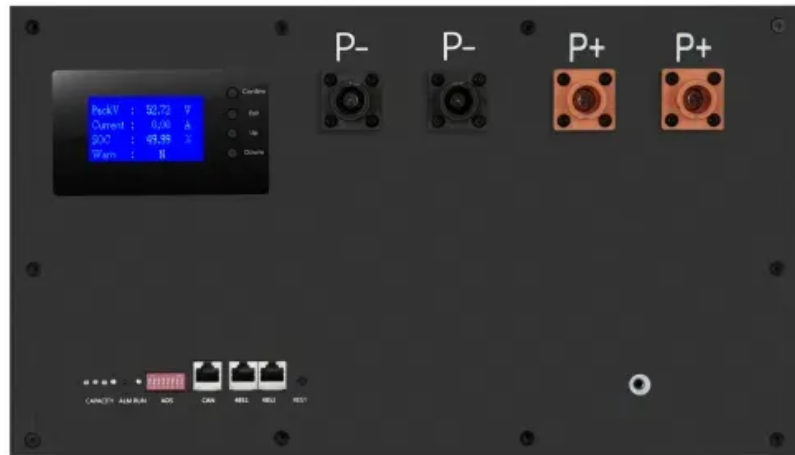

Northeast Server Rack 1500V