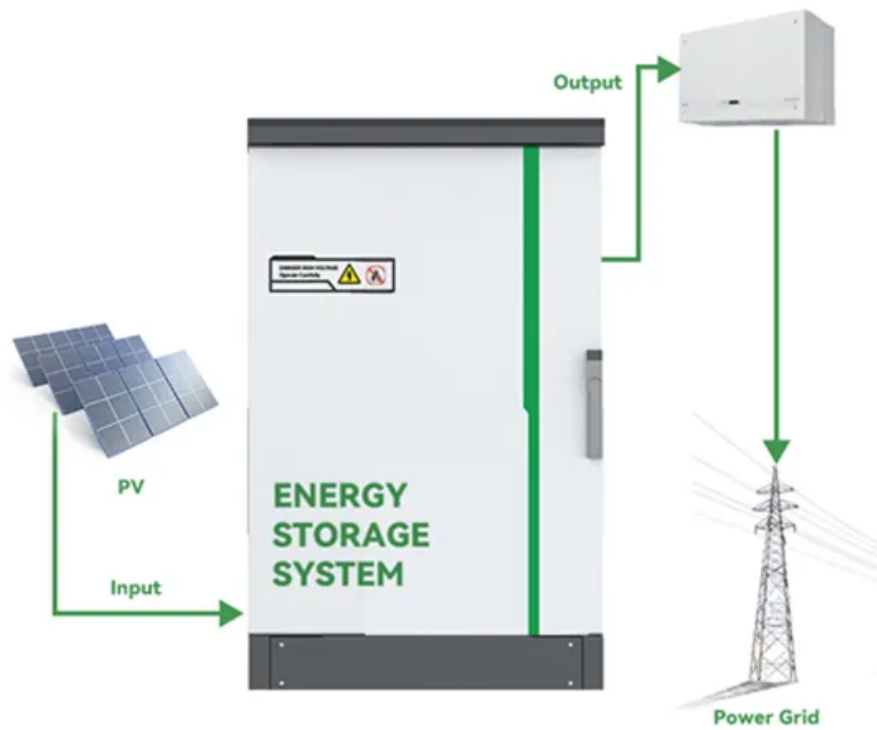

New energy battery cabinet pressure difference detection