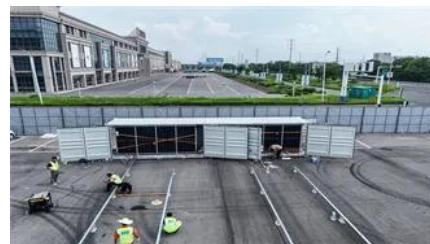

215KWH 1MWH 2MWH Commercial Battery Energy System

Equipped with rack-mounted modular PCS, which supports multi-machine parallel connection and has good scalability; the number of PCS modules and total battery power can be selected according to