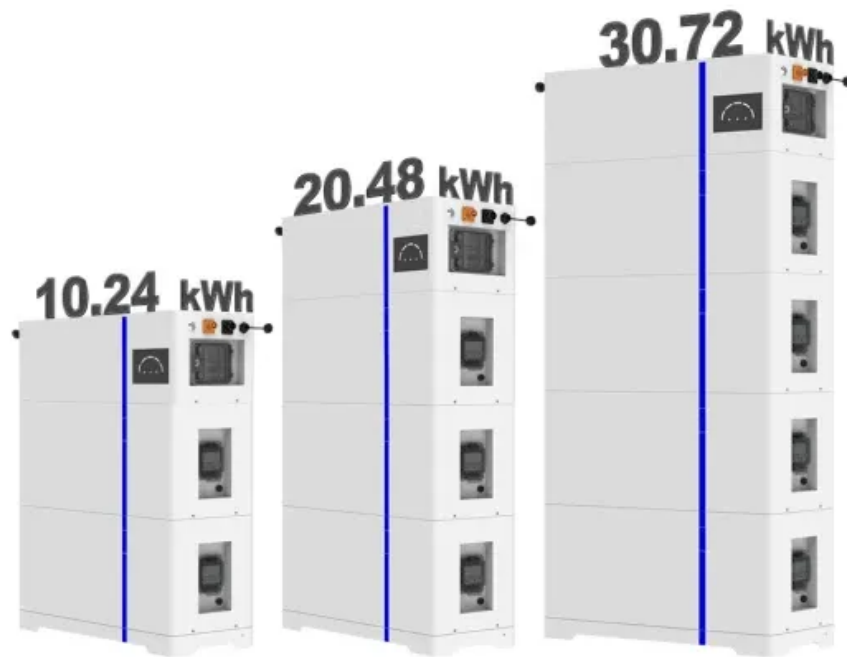

Manufacturer of 20-foot photovoltaic energy storage containers

ESS

Overview

Highjoule's mobile solar containers provide portable, on-demand renewable energy with foldable photovoltaic systems (20KW-200KW) in compact 8ft-40ft units.