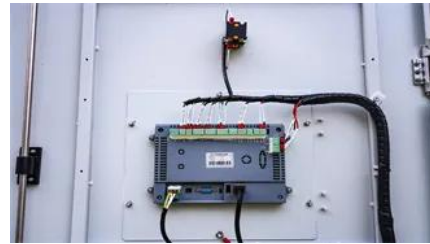

computer to install apps on another device, such as your watch, TV, or car.

[How to install solar energy on color steel tiles . NenPower](#)

To successfully install solar energy systems on color steel tiles requires careful planning and precise execution. 1. Selecting the right type of