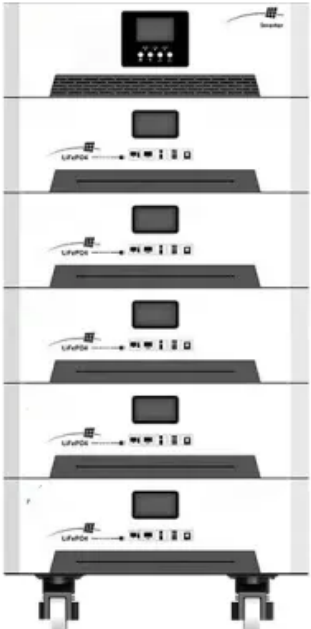

# How to install photovoltaic panel clamp quickly

*Positive*

*Back*

### SOLAR CONNECTIONS KIT INSTALLATION

MAKE SURE THE EDGE OF THE SOLAR PANEL MODULE IS TIGHTLY UP AGAINST THE CENTER SHANK OF THE POWERBOLT. USE THE CABLE MANAGEMENT HOOKS AS NECESSARY, FOR