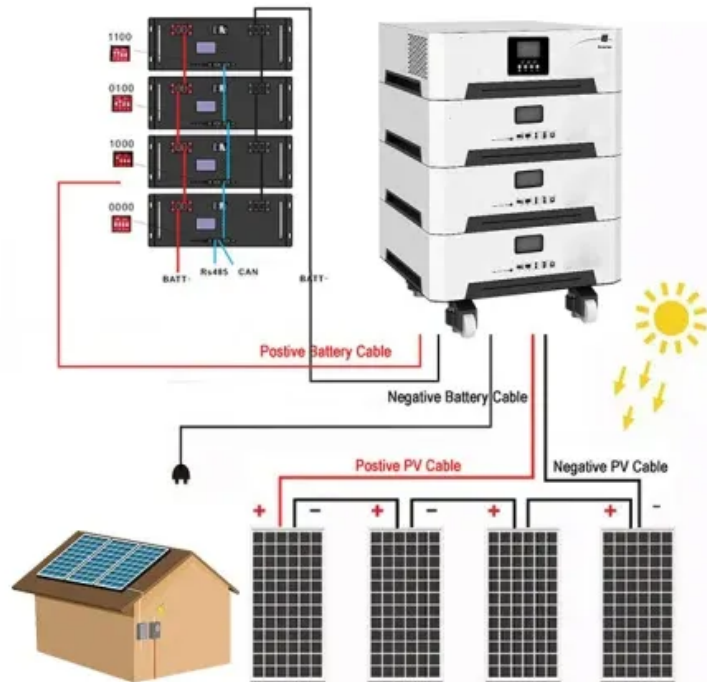

# How much solar power is needed to use 100W of electricity

## Overview

---

Equal to about four to seven 400W solar panels. ~500 to 1,000W should power most lights, outlets, and small RV appliances. Pair this with the right solar generator and you'll easily create a solar powered RV.