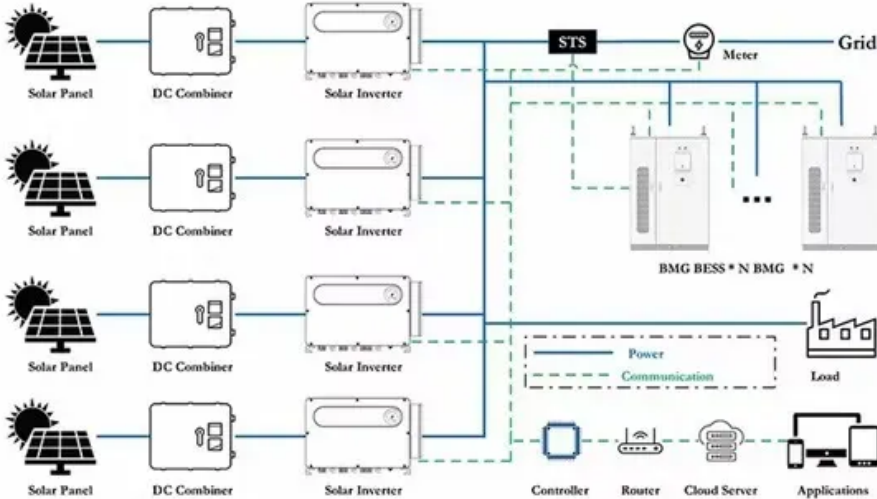

# How much power does the winch inverter need

### MUCH Definition & Meaning

The meaning of MUCH is great in quantity, amount, extent, or degree. How to use much in a sentence.

A power inverter is a piece of equipment that converts low-voltage DC (direct current) power to standard household AC (alternating current) power. An Inverter lets you to operate electrical appliances and

### 12V to 120V Inverter

The inverter can be constructed to supply anywhere from 1 to 1000 (1 KW) watts. Important: If you have any questions or problems with the circuit, see the forum