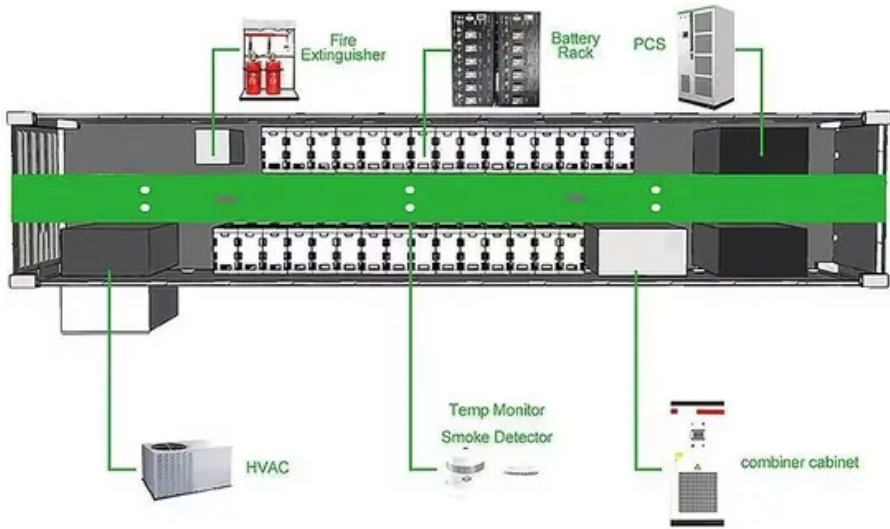

How much does a solar-powered communication cabinet ems device cost

How much does a solar-powered communication cabinet ems device

[How Much Does an Outdoor Telecom Cabinet Cost in 2025?](#)

Discover how much an outdoor telecom cabinet costs in 2025, what factors affect pricing, and how features like weatherproofing, batteries, and solar integration add value.

EK Photovoltaic Micro Station Energy Cabinet

One 50kWh energy storage cabinet can meet the power demand of three standard base stations throughout the day, replacing traditional diesel power generation,

enclosures, and battery energy storage cabinets for telecommunications,

Indoor Photovoltaic Telecom Energy Cabinet

They transform solar-sourced DC into AC and store unused energy in high-performance battery packs, providing clean, renewable backup energy to mission-critical telecom equipment.

[Blue Light Towers Solar kit , Solar Smart Safety Towers](#)

TS&L's Solar Conversion Kit transforms any existing Blue Light Tower - from any manufacturer, any year - into a self-powered, off-grid emergency communication device.