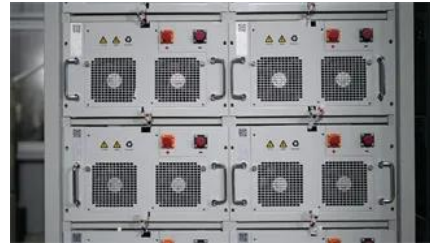

[HIGH definition and meaning , Collins English Dictionary](#)

If something is high, it is a long way above the ground, above sea level, or above a person or thing. I looked down from the high window. The bridge was high, jacked up on wooden piers. The sun was