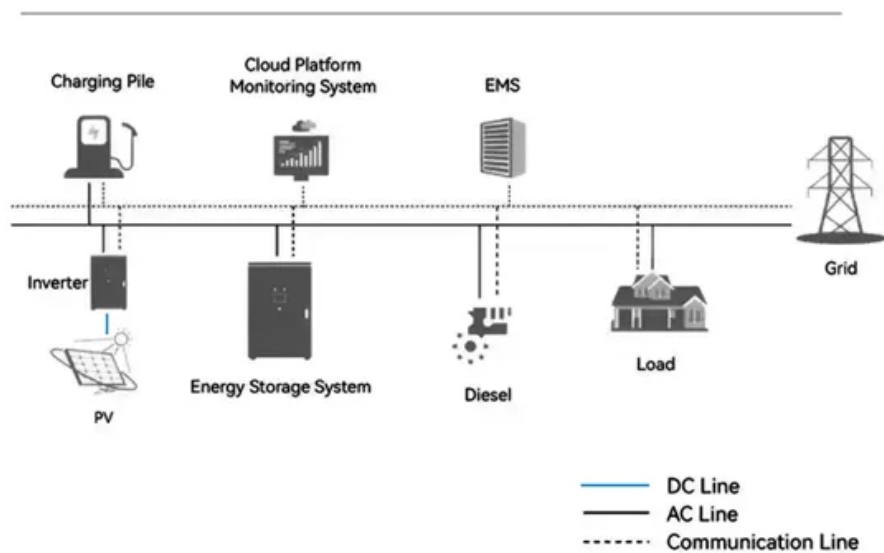

Fixed photovoltaic bracket debugging

System Topology

Overview

The invention is applicable to the technical field of tracking brackets of photovoltaic power stations, and provides a tracking bracket system debugging method, which comprises the following steps: parameter presetting is carried out on a communication box NCU and a.

Fixed photovoltaic bracket debugging

[FIXED definition and meaning , Collins English Dictionary](#)

You use fixed to describe something which stays the same and does not or cannot vary. They issue a fixed number of shares that trade publicly. a world without fixed laws. Tickets will be printed with

[Classification And Design Of Fixed Photovoltaic Mounts](#)

A PV bracket is a support structure that arranges and fixes the spacing of PV modules in a certain orientation and angle according to the

Fixed Definition & Meaning , Britannica Dictionary