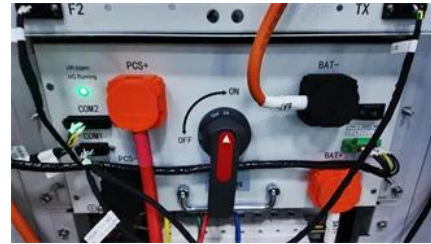

UAE Fire and Life Safety Code of Practice

It highlights the risks of firefighting and rescue, serving as a professional resource for safety and preparedness.