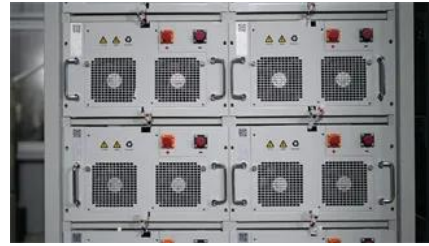

[Pick your own farms near Fresno, CA.](#)
[PickYourOwn.farm](#)

Pick your own (u-pick) fruits and vegetables farms, patches and orchards near Fresno, CA. Filter by sub-region or select one of u-pick fruits, vegetables, berries. You can load the map to see all places