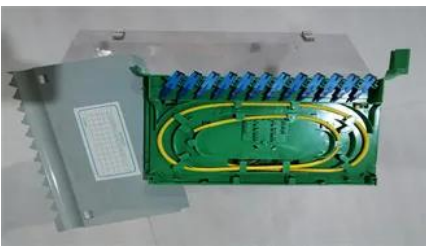

[Fire Fighting Equipments Manufacturers East Timor, Fire Fighting](#)

You can contact us by email at sales@machineequipments for reliable Fire Fighting Equipments supplier, we are well-known for our world-class Fire Fighting Equipments and one-stop bulk and

[Timor-Leste energy storage fire extinguishing device manufacturer](#)

For fire safety reasons, we not only need to install small fire extinguishing systems on lithium-ion battery packs but also install large fire extinguishing systems in energy storage containers.

MANUFACTURERS SERVING

TU Energy Storage Technology (Shanghai) Co., Ltd., founded in 2017, is a high-tech enterprise specializing in the research and development, production and sales of energy storage battery

[What is the distance between east and west coast US?](#)

The distance between the east and west coasts of the United States varies depending on the specific locations being compared. However, as a general estimate, the distance between New

What does due east mean?

East is a direction, a compass point. To the right on a map held the right side up. "due" wrt directions means "straight". So "due east" means "straight (to) the east".