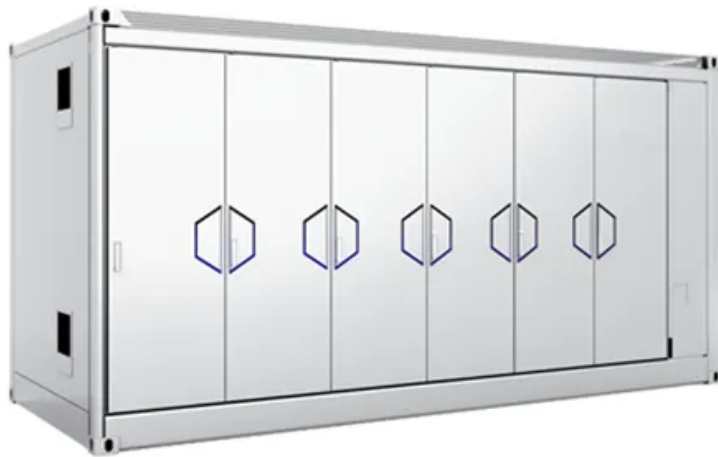

Does the commercial and industrial energy storage cabinet include a combiner box

Overview

The EN60-CX series outdoor control cabinet adopts an integrated design concept, which integrates energy storage inverters, combiner cabinets, outgoing cabinets, energy management systems, and other equipment in an ultra-high and compact manner.

Does the commercial and industrial energy storage cabinet include

373kWh Liquid Cooled Energy Storage System

1500V Liquid Cooled Battery Energy Storage System (Outdoor Cabinet). Easily expandable cabinet blocks can combine for multi MW BESS projects.

[Does the commercial and industrial energy storage cabinet](#)

But the real magic happens inside those unassuming metal boxes we call battery cabinets and combiner cabinets. Think of them as the unsung heroes of renewable energy infrastructure,

storage

[Outdoor Energy Storage System from 500 kVA/1116 kWh to 500](#)

The SUNSYS HES XL system is based on 2 standard cabinets - C-Cab, composed of a converter, an isolation transformer and a DC combiner, and B-Cab - that can be combined.