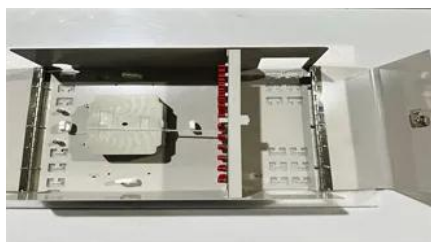

How to make wind solar hybrid systems for telecom

Then, the application of wind solar hybrid systems to generate electricity at communication base stations can effectively improve the comprehensive