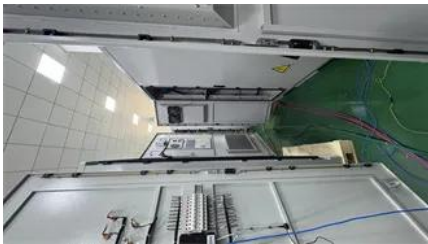

[Small-scale photovoltaic energy storage battery cabinet for hospitals](#)

This paper explores the design and implementation of self-sufficient microgrid systems tailored to meet the unique energy demands of such healthcare facilities. A solar battery cabinet integrated with