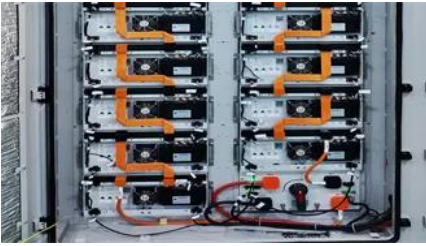

Communication Base Station Backup Battery

When natural disasters cut off power grids, when extreme weather threatens power supply safety, our communication backup power system with intelligent charge/discharge management and military

Defining Communication The root of the word "communication" in Latin is *communicare*, which means to share, or to make common (Weekley, 1967). Communication is defined as the process of