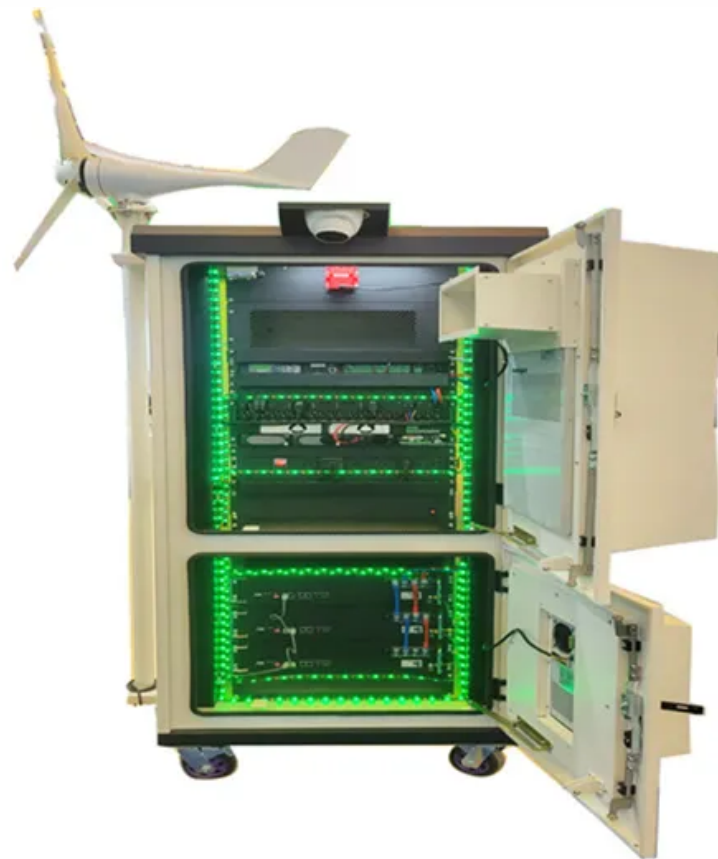

Communication base station backup power supply switch

Overview

This article will introduce how to select an appropriate backup power supply to ensure the reliability of the communication base station. Consider the type of standby power supply:.

Communication base station backup power supply switch

Communication base station backup power supply BMS

Multiple sleep and wake-up modes; Data communication with dynamic environment monitoring or host computer via RS485; Parameter configuration and data monitoring are carried out through the host

[Power-Pac with Battery Back-Up , 12V DC , 5 Amps , 7](#)

The Power-Pac's highly regulated, low ripple 10 amp output powers radios and other sensitive communications equipment without causing RF or audio