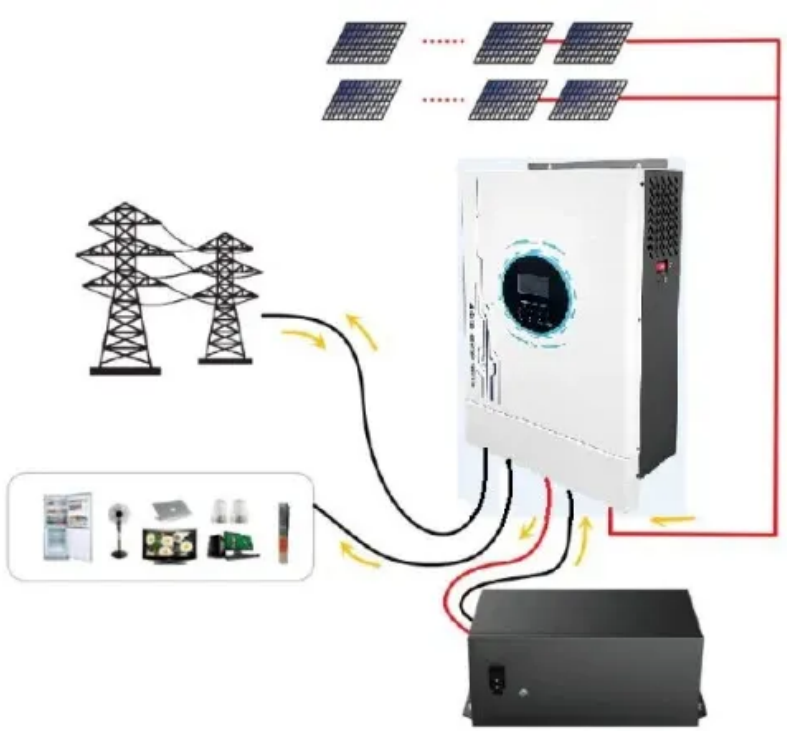

China high tension switchgear in Bhutan