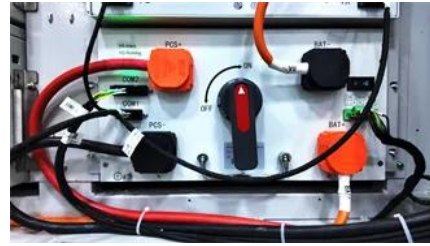

click the calendar you want to change Calendar settings. Under "Event notifications" and "All-day event notifications:" To edit your notifications: Choose if you