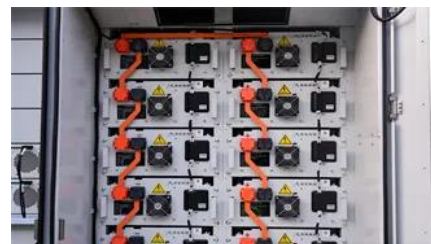

### **MODULAR ENERGY STORAGE CABINET SYSTEM 150KW 350KW**

With the P500E, you can transfer energy bi-directionally to the battery, grid and DG, helping you to achieve more functionality and maximise the benefits of your energy storage system.