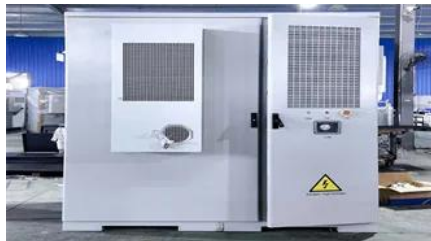

[customized high-capacity cluster smart pv-ess integrated cabinet](#)

Overview: The Smart ESS Unit - M50-100 is an all-inclusive PV ESS power battery cluster cabinet, meticulously crafted for unparalleled performance and durability.