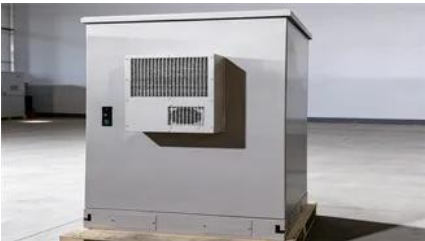

[Carlsbad Beach Resort , Cape Rey Carlsbad Beach, a Hilton Resort](#)

Cape Rey Carlsbad Beach, a Hilton Resort & Spa, is the perfect destination for a family holiday, golf vacation, wedding, meeting or nothing more than getting away and enjoying the good life by the sea.