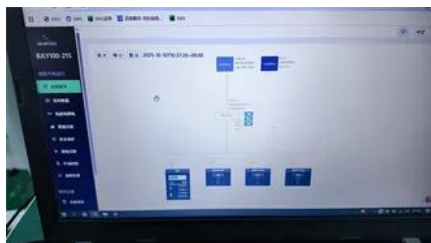

Home , The Home Depot

How The Home Depot Is Turning Final Four Week into a Win for Communities Company March 30, 2026