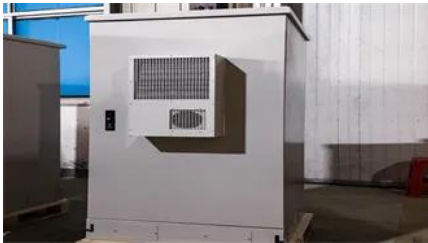

Household battery recycling locations Lead-acid batteries, or "automotive type batteries," are banned from disposal. Consumers may bring lead-acid batteries to any Wisconsin retailer that sells these