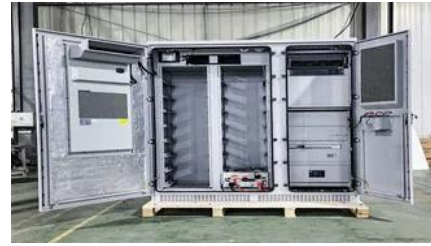

Household battery recycling locations Lead-acid batteries, or "automotive type batteries," are banned from disposal. Consumers may bring lead-acid batteries to any Wisconsin retailer that sells these