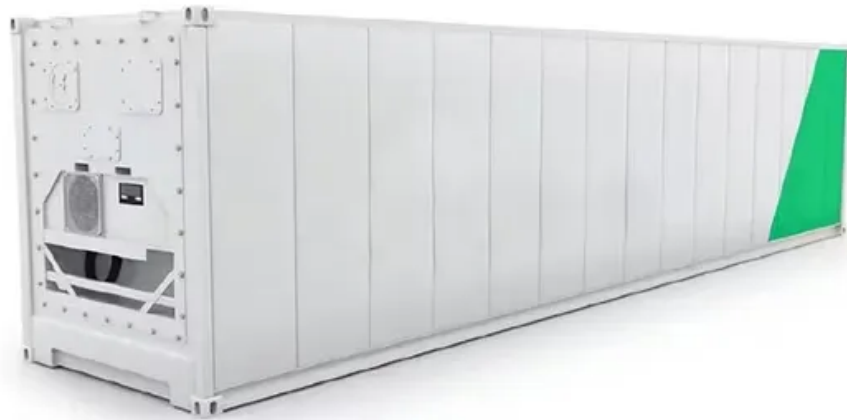

Angola outdoor telecom cabinet ultra-high efficiency ex-factory price

Overview

At \$3017 for 50+ units, this ETL-certified workhorse can: Charge 15 smartphones simultaneously (Party trick unlocked!) Modern systems like the 500W solar package (\$2925) are changing the game. The battery module is the core component, responsible for storing electrical energy in.

Outdoor Telecom Cabinet

Discover rugged outdoor telecom cabinets with IP55/IP65 protection, aluminum or stainless steel construction, and integrated cooling for reliable network performance in all weather.