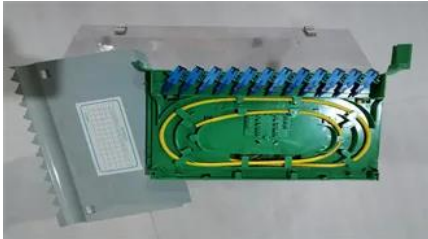

integrated, weatherproof power solution combining solar generation, lithium battery storage, inverter, and EMS in a single cabinet.