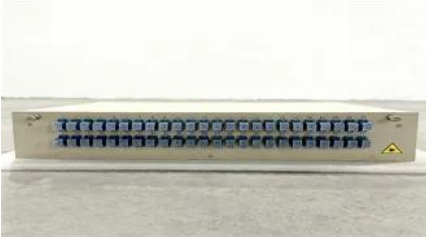

After-sales service for Bern photovoltaic energy storage outdoor ca

---