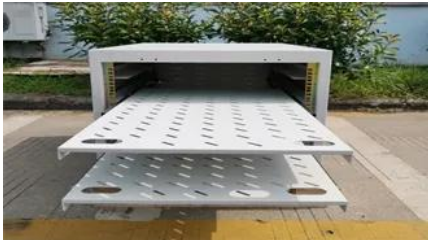

SANDOVAL FLOORS

SANDOVAL FLOORS, 483 Massar Ave, San Jose, CA 95116, Flooring, 57 Photos, Mon - 7:00 AM - 5:00 PM, Tue - 7:00 AM - 5:00 PM, Wed - 7:00 AM - 5:00 PM, Thu - 7:00 AM - 5:00 PM, Fri - 7:00