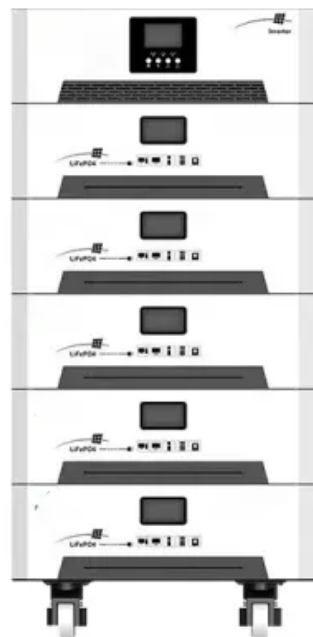

8 kw hybrid inverter

Positive

Back

8 kw hybrid inverter

NITROX HYBRID (DEYE) MPPT INVERTER 8kw

A powerful 8kW single-phase hybrid inverter designed for large, energy-intensive homes. It supports modern high-voltage batteries (160-700V), features dual