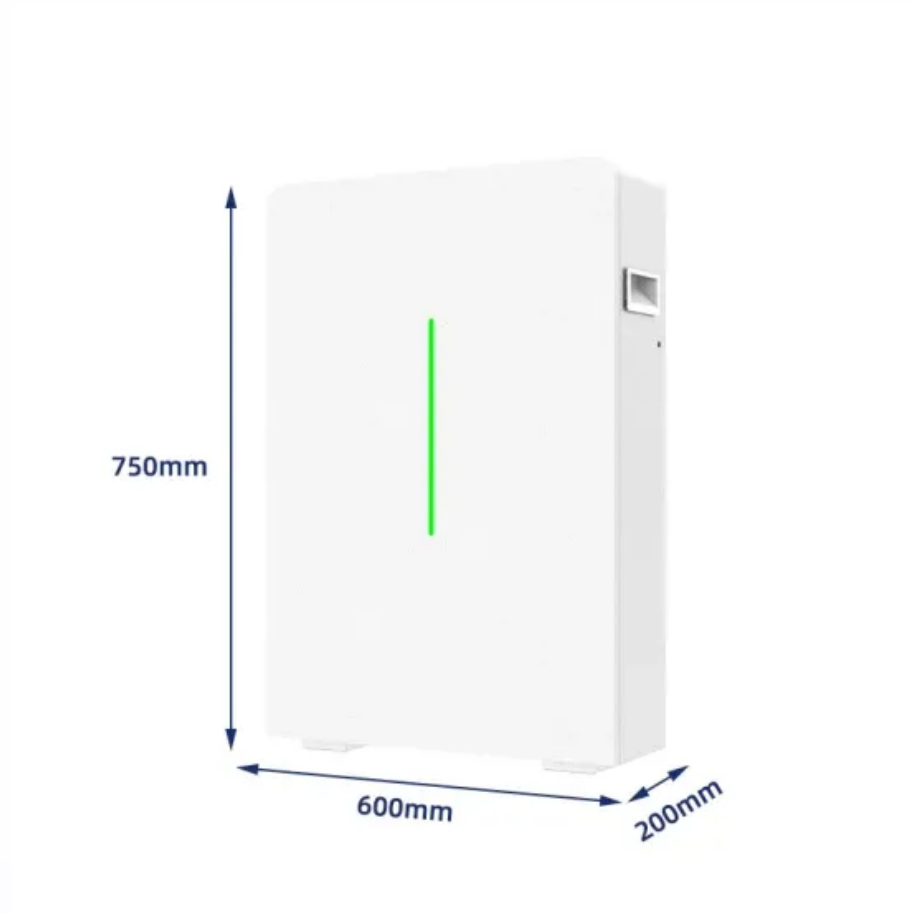

100w solar power generation principle

100w solar power generation principle

[How to detect the speed \(fast or gigabit ethernet\) of a network](#)

To troubleshoot a network problem I would like to inquire the real network "speed" for a given network adapter, which can be seen when opening the "status" of a network connection under